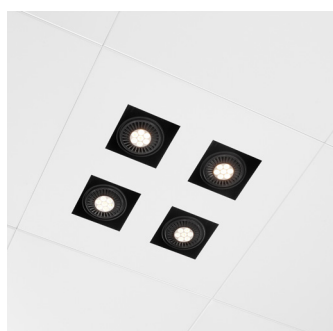

PRODUCT INFO

4XAR111
accent lighting LAY-IN FLAT - DROP - COLORLINE

- Standard colour metallic silver or white. Other colours available on demand.
- All lighting modules come with a laser-cut tile in the same finishing as the ceiling.
- Each panel is covered in a foil that is easy to remove in order to prevent any damage.
- Includes suspension for trimless installation in the ceiling.
- Electronic transformer included.
- Adjustable.
- Pre-cabled lighting module with GST-3 plug.
- 600 x 600 mm.
- Opening tile 140 x 140 mm.
- Installation height 95 mm.